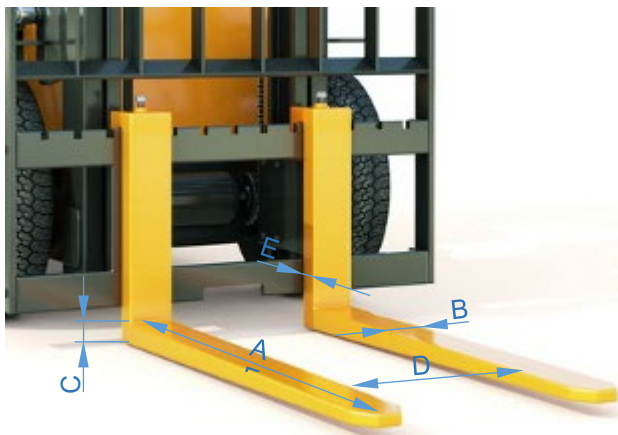

## Ordering information for Drum carriage KLG 160 for forklifts up to drum Ø 1600 mm

Please fill in the details below completely.

### Abmessungen Gabel in mm:

Fork length A:	
Fork width B:	
Fork height C:	
Internal distance D:	
Fork depth E:	

Please send us meaningful photos of your forklift fork with this enquiry.

Company:	
Address (Street, House No):	
Postal code:	
City:	
Country:	
Contact person:	
Phone:	
E-Mail:	
Comment:	